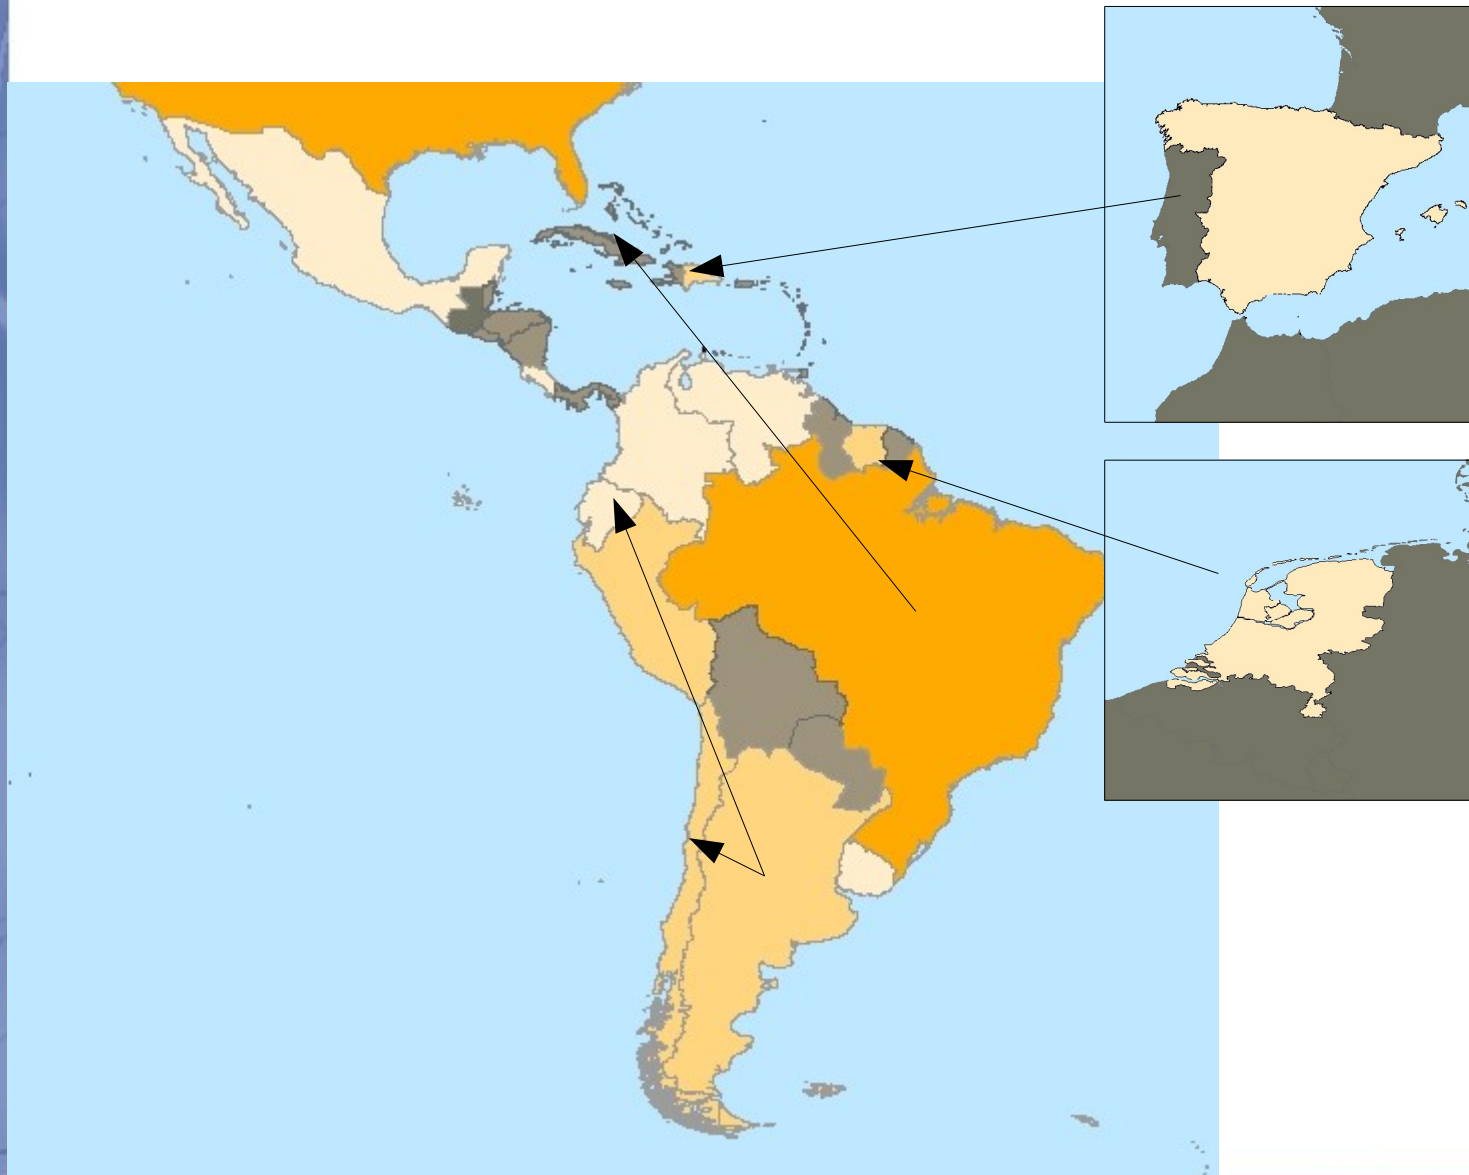

Argentina, Bolivia, Brasil, Canadá, Chile, Colombia, Costa Rica, Cuba, Ecuador, El Salvador, España, Guatemala, Honduras, México, Nicaragua, Panamá, Paraguay, Perú, Portugal, República Dominicana, Uruguay, Venezuela.

- **One Geology Steering Group**

- Agamenon Dantas. CPRM. Brasil.

- **CGI-IUGS**

- Gabriel Asato. SEGEMAR. Argentina

Main Regional Geoinformation Projects

- Geological Map of South America at 1M.
- PREDECAN. Natural Hazard Prevention and Management

Current Status Map

- Mapserver – Chile, Brasil
- Geoserver – Argentina
- ArcGIS – Chile, Perú

“Buddy” Collaboration

Why some countries don't participate?

- Lack of enough technicians/know how
- Difficult communication between computer technicians and geoscientists inside the organization
- Lack of updated or legal map
- Never answered any call (no interest?)