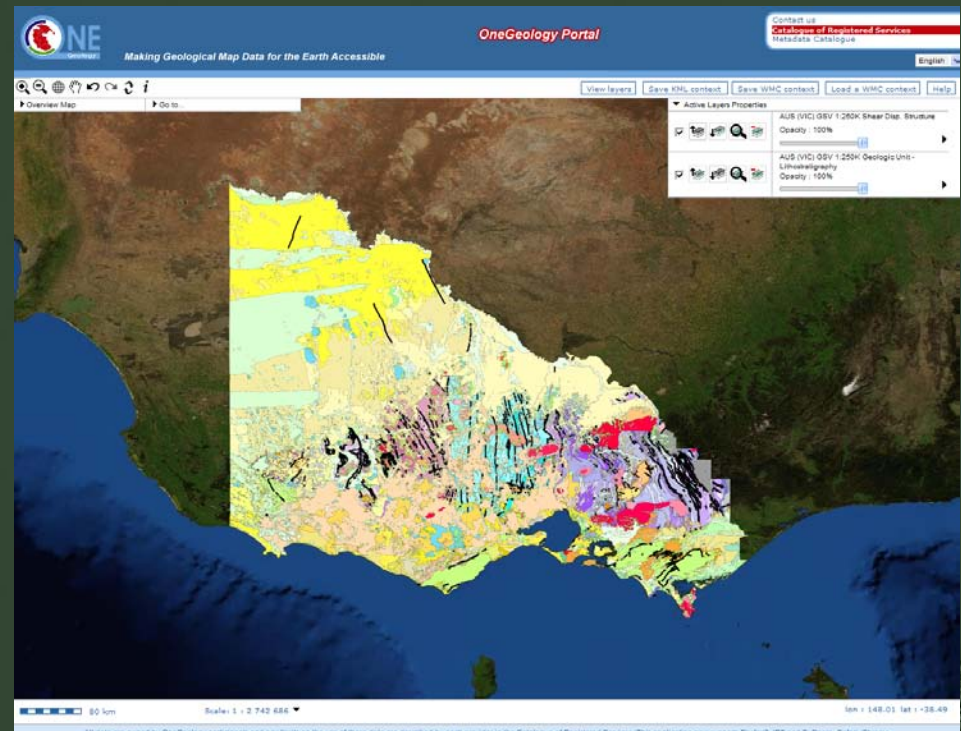

- WMS - Mapserver
- WFS - custom Java application
 - WMS response provides link to WFS
 - not strictly OGC compliant ☹

Geoscience Australia

Plan for 2010-11

- Updated 2010 data - polygon and line units, contacts, faults
- single, seamless 1:1M Australia dataset
- 1:1M and 1:2.5M data served from an ESRI geodatabase
- WMS and WFS - Geoserver

Geoscience Victoria

Currently

- polygon units, contacts, faults
- 1:250K
- WMS - Geoserver
- WFS - Deegree

Plan

- investigate performance improvements

AuScope project

The screenshot displays the AuScope Discovery Portal interface. At the top, the logo for AuScope is visible, along with the text "AN ORGANISATION FOR A NATIONAL EARTH SCIENCE INFRASTRUCTURE PROGRAM". The main content area features a satellite map of Australia with several purple location pins indicating mineral occurrences. On the left side, there is a "Feature Layers" panel with two layers listed: "Earth Resource Mine" and "Earth Resource Mineral Occurrence". Below this is an "Active Layers" section with a "Remove Layer" button. The "Filter Properties" section is expanded to show "Mineral Occurrence Filter Properties", which includes a dropdown menu for "Commodity" (set to "Phosphate") and a list of other commodities such as Palygorskite, Peat, Pegmatite, Perlite, Petrified wood, Phosphate, Phosphorous, Phosphorous oxide, Pisolitic gravel, platinum, Platinum group elements, Potassium, Pozzolan, Prehnite, and Pumice. At the bottom of the page, there is a Google search bar and a "Search" button. The footer contains copyright information: "TerraMetrics, Map data ©2010 Europa Technologies, MapData Sciences Pty Ltd, PSMA, MapIT AUSTRALIA".